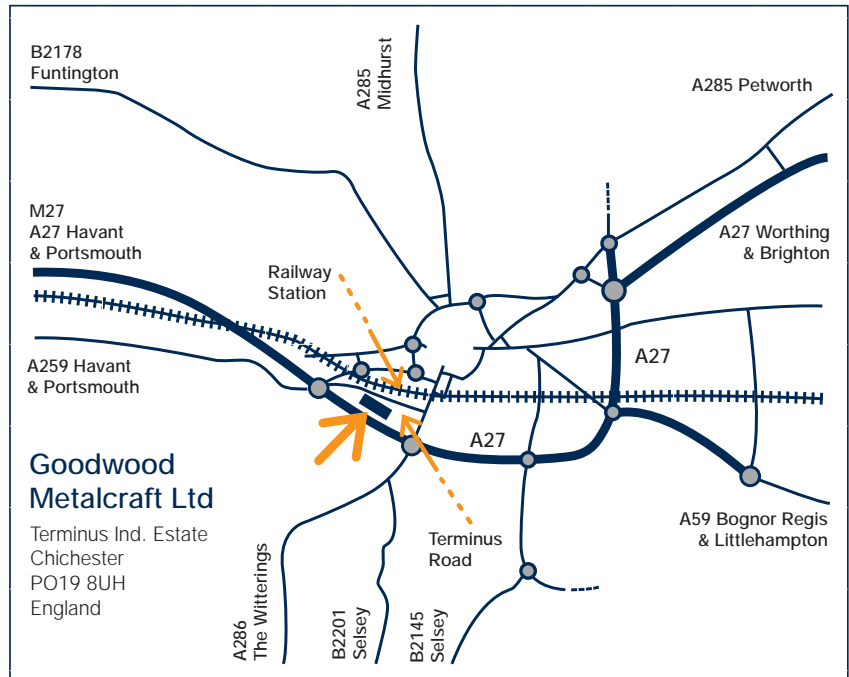

# Where To Find Us:

T 01-243 784626  
F 01-243 787643  
E [sales@goodwood-metalcraft.co.uk](mailto:sales@goodwood-metalcraft.co.uk)  
W [www.goodwood-metalcraft.co.uk](http://www.goodwood-metalcraft.co.uk)